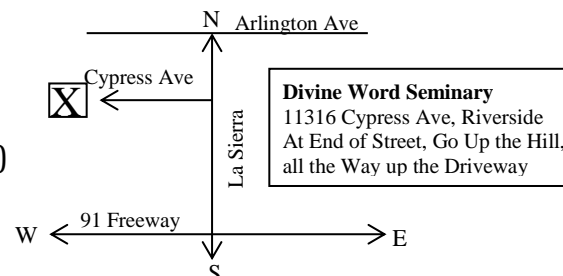

Square

3% additional charge applies

**Where: Divine Word Seminary (CAL Baseball Fields)**

11316 Cypress, Riverside (cross street La Sierra)

For more information, please visit our website [www.cal-baseball.org](http://www.cal-baseball.org)